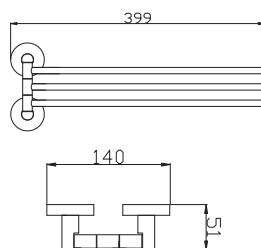

1 ● COA0603   **800 Kč**   **32,70 €**