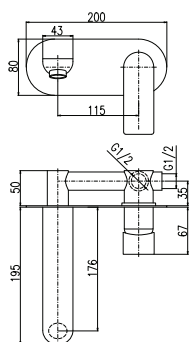

Barevné varianty | Colour variants: