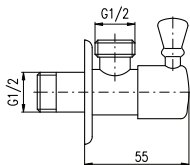

Rohový ventil s filtrem
Angle-valve with filter

	1/2" x 3/8"	Cena	Price
1 ● RV0338		90 Kč	3,70 €

Ventil rohový s keramickým vrškem
Angle valve with ceramic head

	1/2" x 3/8"	Cena	Price
1 ● RV0438		150 Kč	6,10 €
	1/2" x 1/2"	Cena	Price
1 ● RV0412		150 Kč	6,10 €

Dvojitý rohový ventil s keramickými vršky
Double angle valve with ceramic head

	1/2" x 2 x 1/2"	Cena	Price
1 ● RV0222		440 Kč	18,00 €

Rohový ventil
Angle valve

	1/2" x 1/2"	Cena	Price
1 ● RV0112		520 Kč	21,20 €
2 ● RV0112CMAT		670 Kč	27,30 €
3 ● RV0112SM		670 Kč	27,30 €

2

3

Rohový ventil
Angle valve

	1/2" x 3/8"	Cena	Price
1 ● RV0138		520 Kč	21,20 €
2 ● RV0138CMAT		670 Kč	27,30 €
3 ● RV0138SM		670 Kč	27,30 €

2

3