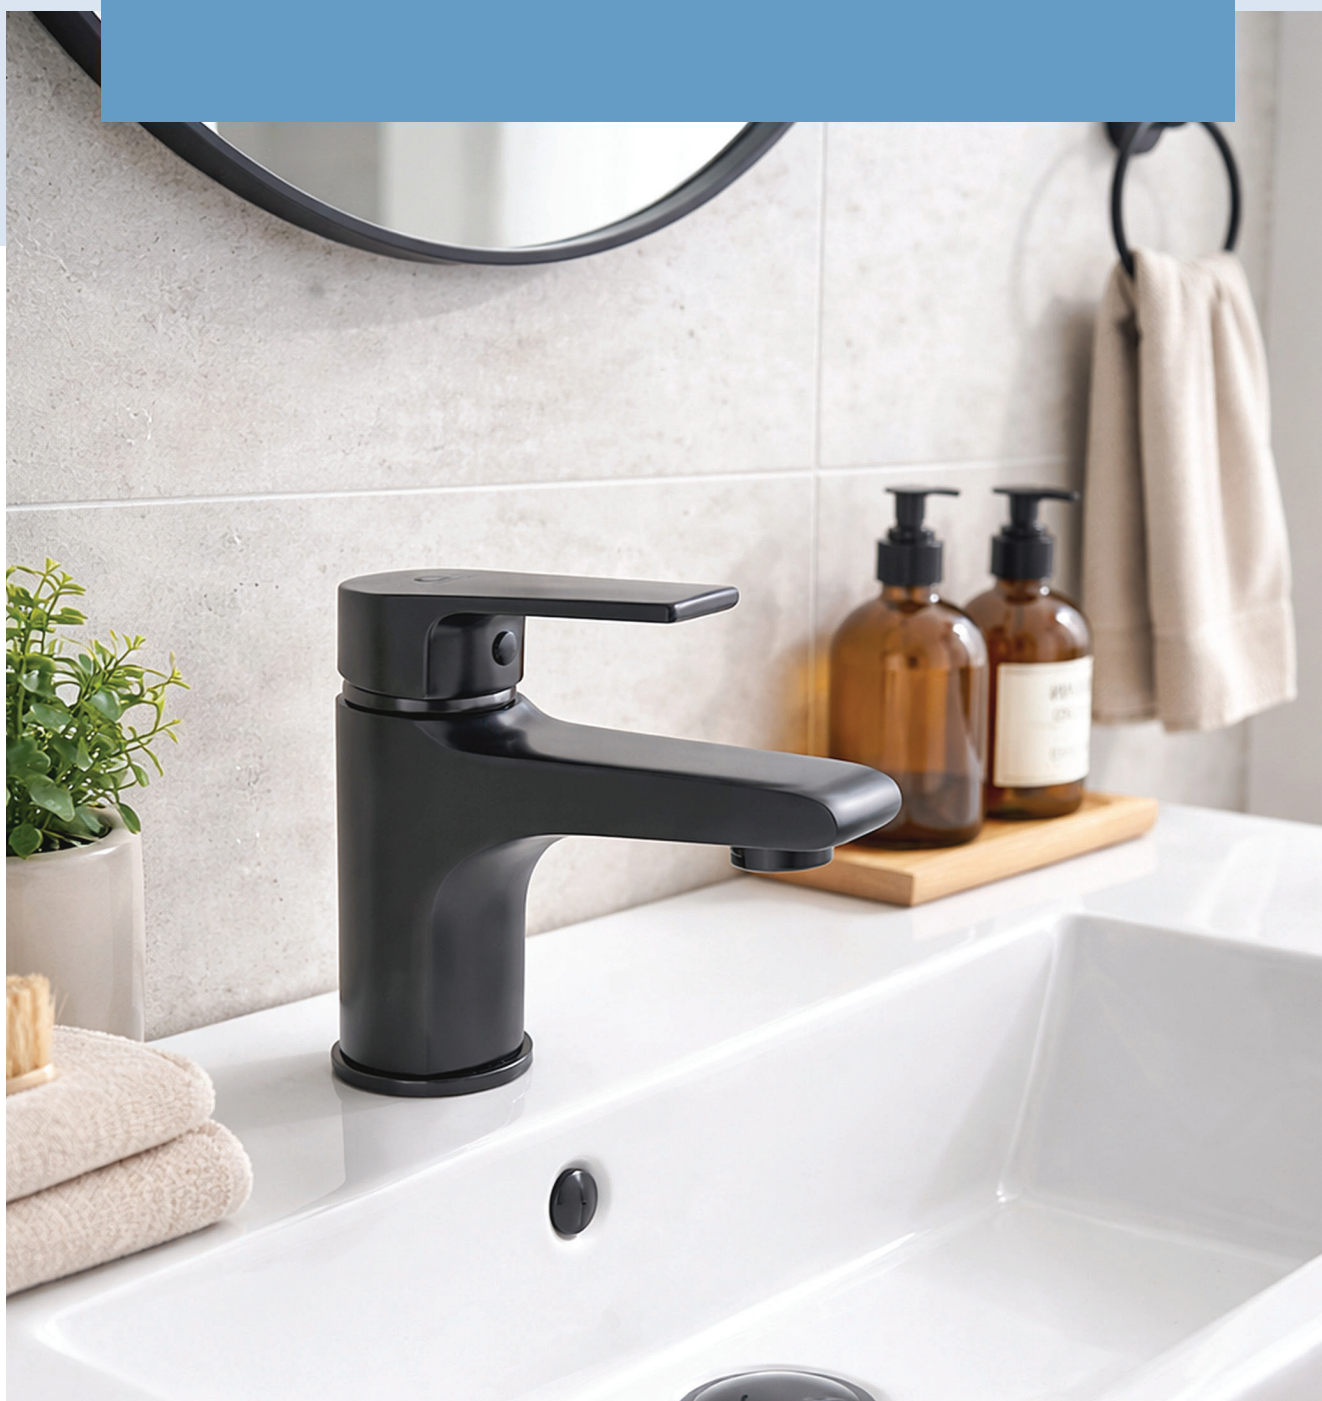

COLORADO

univerzální design pro moderní koupelny

COLORADO - timeless design
for modern bathrooms