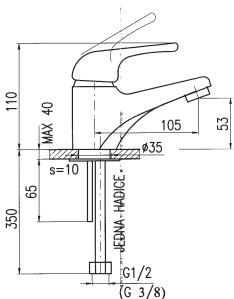

3/8"	1/2"	Cena	Price
1 • SA091.0	SA091.5	880 Kč	35,90 €	

Baterie umyvadlová na 1 vodu s otočným ústím

Tap for 1 water with swivel spout 150 mm

Výška | Height: 119 mm