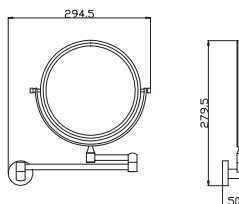

1 ● COA1100	1 040 Kč	42,40 €