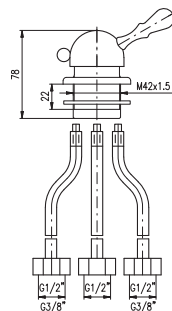

Mixážní baterie LABE
Single-lever mixer LABE

	3/8"	1/2"	Cena	Price
1 ● L568.OSM		L568.5SM	2 450 Kč	100,00 €