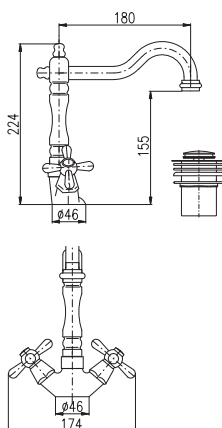

2

3

MA0001E

MD0093

Baterie umyvadlová s výpustí CLICK-CLACK
Basin mixer with swivel spout and pop-up waste
Výška | Height: 224 mm

3/8"	1/2"	Cena	Price
1 ● MK121.0/8SM	MK121.5/8SM	4 290 Kč	175,10 €
2 ● MK121.0/8CMAT	MK121.5/8CMAT	4 290 Kč	175,10 €
3 ● MK121.0/8	MK121.5/8	2 860 Kč	116,70 €