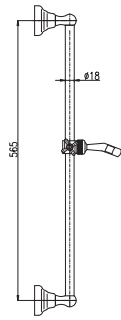

2

Sprchový set - tyč s držákem, ruční sprcha, hadice
Shower set – bar with holder, hand shower, and hose

	Cena	Price
1 ● SK2217-1	2 170 Kč	88,60 €
2 ● SK2217-1SM	3 320 Kč	135,50 €