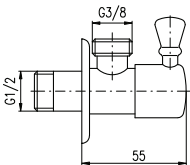

Rohový ventil s filtrem
Angle-valve with filter

	1/2" x 3/8"	Cena	Price
1 ● RV0338		90 Kč	3,70 €

Ventil rohový s keramickým vrškem
Angle valve with ceramic head

	1/2" x 3/8"	Cena	Price
1 ● RV0438		150 Kč	6,10 €
	1/2" x 1/2"	Cena	Price
1 ● RV0412		150 Kč	6,10 €

Dvojitý rohový ventil s keramickými vršky
Double angle valve with ceramic head

	1/2" x 2 x 1/2"	Cena	Price
1 ● RV0222		440 Kč	18,00 €

Rohový ventil
Angle valve

	1/2" x 1/2"	Cena	Price
1 ● RV0112		520 Kč	21,20 €
2 ● RV0112CMAT		670 Kč	27,30 €
3 ● RV0112SM		670 Kč	27,30 €

2

3

Rohový ventil
Angle valve

	1/2" x 3/8"	Cena	Price
1 ● RV0138		520 Kč	21,20 €
2 ● RV0138CMAT		670 Kč	27,30 €
3 ● RV0138SM		670 Kč	27,30 €

2

3