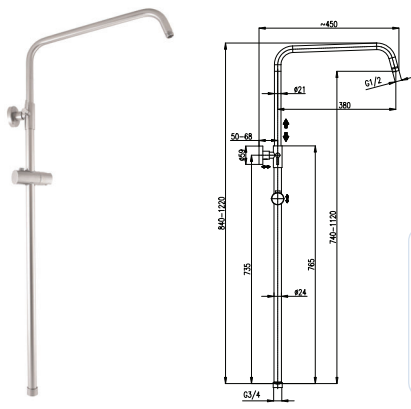

Teleskopická sprchová tyč 840 - 1220 mm, Ø 24 mm, G3/4 - kov/plast
Telescopic shower bar 840 - 1220 mm, Ø 24 mm, G3/4 - metal/plastic

	Cena	Price
1 ● MD0890IN	1 950 Kč	79,60 €
2 ● MD0890MGK	1 850 Kč	75,50 €

Jezdec na tyč - plast

Slider for shower bar - plastic

Ø 20 mm	Cena	Price
1 ● PD0076	130 Kč	5,30 €
2 ● PD0076CMAT	150 Kč	6,10 €
Ø 18 mm	Cena	Price
1 ● PD0023	140 Kč	5,70 €

Jezdec na tyč - plast

Slider for shower bar - plastic

Ø 22 mm	Cena	Price
1 ● PD0096	115 Kč	4,70 €
2 ● PD0096CMAT	130 Kč	5,30 €
Ø 24 mm	Cena	Price
1 ● PD0098	140 Kč	5,70 €

Jezdec na tyč, Ø 25 mm - plast

Slider for shower bar, Ø 25 mm - plastic

	Cena	Price
1 ● PD0070	115 Kč	4,70 €