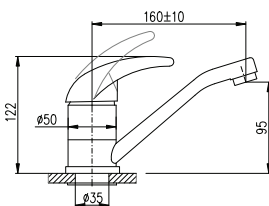

Baterie umyvadlová pro průtokové a zásobníkové ohřivače s otočným ústím 150 mm

Mixer for flow heater and storage heater with swivel

	3/8"	1/2"	Cena	Price
1 ● E415.0	E415.5	1 970 Kč	80,40 €	

v balení 2 perlátory pro průtokové i zásobníkové ohřivače pack of 2 aerators for flow and storage heater