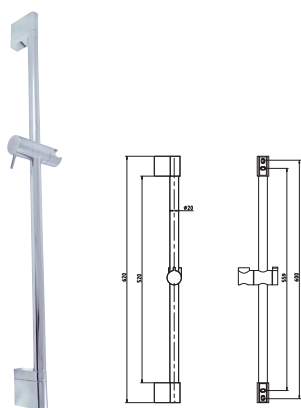

Barevné varianty | Colour variants: