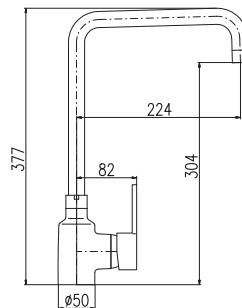

AMUR

Barevné varianty | Colour variants:

Baterie dřezová s otočným ramínkem

Sink mixer with swivel spout

Výška | Height: 315 mm

	3/8"	1/2"	Cena	Price
1	● AM719.0	AM719.5	2 010 Kč	82,00 €
2	● AM719.0Z	AM719.5Z	3 420 Kč	139,60 €
3	● AM719.0ZK	AM719.5ZK	3 420 Kč	139,60 €
4	● AM719.0ZRL	AM719.5ZRL	3 420 Kč	139,60 €
5	● AM719.0ZRK	AM719.5ZRK	3 420 Kč	139,60 €
6	● AM719.0MGL	AM719.5MGL	3 420 Kč	139,60 €
7	● AM719.0MGK	AM719.5MGK	3 420 Kč	139,60 €

ZAMBEZI

Barevné varianty | Colour variants:

Baterie dřezová s otočným ramínkem

Sink mixer with swivel spout

Výška | Height: 377 mm

	3/8"	1/2"	Cena	Price
1	● ZA007.0/5	ZA007.5/5	1 740 Kč	71,00 €
2	● ZA007.0/5Z	ZA007.5/5Z	2 940 Kč	120,00 €
3	● ZA007.0/5ZK	ZA007.5/5ZK	2 940 Kč	120,00 €
4	● ZA007.0/5ZRL	ZA007.5/5ZRL	2 940 Kč	120,00 €
5	● ZA007.0/5ZRK	ZA007.5/5ZRK	2 940 Kč	120,00 €
6	● ZA007.0/5MGL	ZA007.5/5MGL	2 940 Kč	120,00 €
7	● ZA007.0/5MGK	ZA007.5/5MGK	2 940 Kč	120,00 €

ZAMBEZI

Barevné varianty | Colour variants:

Baterie dřezová s otočným ramínkem

Sink mixer with swivel spout

Výška | Height: 262 mm

	3/8"	1/2"	Cena	Price
1	● ZA007.0/7	ZA007.5/7	2 000 Kč	81,60 €
2	● ZA007.0/7Z	ZA007.5/7Z	3 400 Kč	138,80 €
3	● ZA007.0/7ZK	ZA007.5/7ZK	3 400 Kč	138,80 €
4	● ZA007.0/7ZRL	ZA007.5/7ZRL	3 400 Kč	138,80 €
5	● ZA007.0/7ZRK	ZA007.5/7ZRK	3 400 Kč	138,80 €
6	● ZA007.0/7MGL	ZA007.5/7MGL	3 400 Kč	138,80 €
7	● ZA007.0/7MGK	ZA007.5/7MGK	3 400 Kč	138,80 €