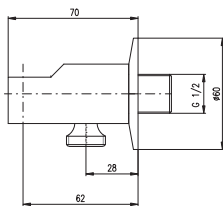

Barevné varianty | Colour variants: