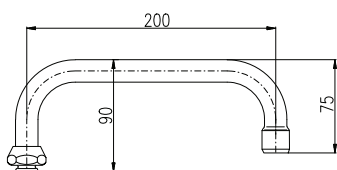

Ramínko kulaté Ø 18 mm

Round spout Ø 18 mm

200 mm - G3/4		Cena	Price
1 ● SR0101E		140 Kč	5,70 €

Ramínko kulaté teleskopické Ø 18 mm

Round spout telescopic Ø 18 mm