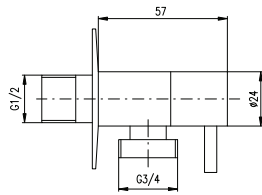

Ventil rohový pračkový

Angle valve for washing machine - ceramic