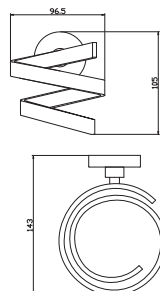

1 ● COA1200	480 Kč	19,60 €