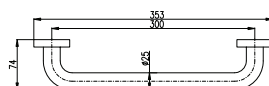

Barevné varianty | Colour variants: