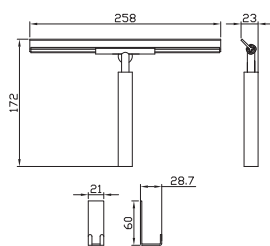

Stěrka včetně držáku
Squeegee with holder

1 ● COA1401

470 Kč

19,20 €

Barevné varianty | Colour variants:

1

Easy Installation

Snadný způsob montáže,
který nepoškodí obklady.

Easy installation
without damaging tiles.

U vybraných doplňků z řady **COLORADO a RIO** označených tímto piktogramem je součástí balení upevňovací sada **EASY INSTALLATION**, která umožňuje dvě varianty upevnění:
klasické upevnění vrtáním
nebo rychlou a bezpečnou montáž pomocí odolné samolepicí technologie 3M, ale i obě možnosti najednou