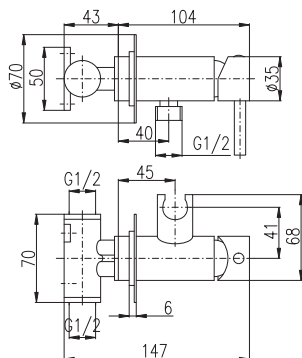

Bidetová baterie podomítková s plastovou sprchou

Concealed bidet mixer
with plastic shower

Včetně podomítkového tělesa
Including concealed body