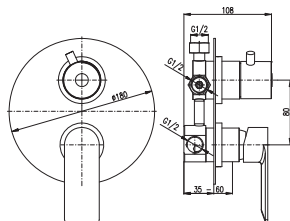

Barevné varianty | Colour variants: