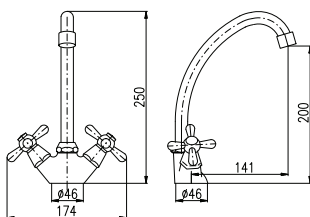

Baterie dřezová pro průtokové a zásobníkové ohřivače s otočným ústím

Mixer for flow heater and storage heater with swivel spout

	3/8"	1/2"	Cena	Price
1 ● EM113.0/1	EM113.5/1	1 400 Kč	57,10 €	

v balení 2 perlátory pro průtokové i zásobníkové ohřivače pack of 2 aerators for flow and storage heater