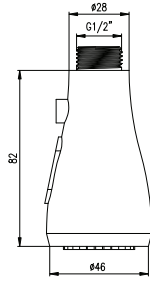

2-polohová sprška k dřezové baterii SE910IN - kov
Hand shower 2 jet for kitchen mixer SE910IN - metal

	Ø 46 mm	Cena	Price
1 ● KS0912IN		315 Kč	12,90 €