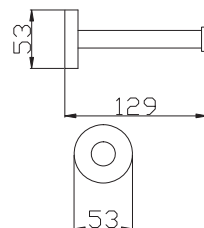

1 ● COA0402	235 Kč	9,60 €