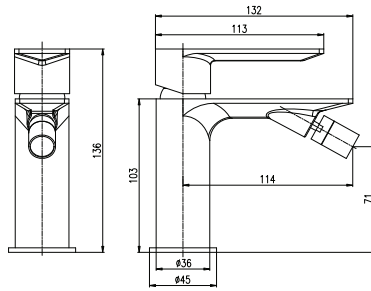

Bidetová baterie

Bidet mixer

Výška | Height: 136 mm

Barevné varianty | Colour variants:

	3/8"	1/2"	Cena	Price
1	● NL144.0	NL144.5	1 430 Kč	58,40 €
2	● NL144.0CMAT	NL144.5CMAT	2 420 Kč	98,80 €
3	○ NL144.0BMAT	NL144.5BMAT	2 420 Kč	98,80 €
4	● NL144.0Z	NL144.5Z	2 520 Kč	102,90 €
5	● NL144.0ZK	NL144.5ZK	2 520 Kč	102,90 €
6	● NL144.0ZRL	NL144.5ZRL	2 520 Kč	102,90 €
7	● NL144.0ZRK	NL144.5ZRK	2 520 Kč	102,90 €
8	● NL144.0MGL	NL144.5MGL	2 520 Kč	102,90 €
9	● NL144.0MGK	NL144.5MGK	2 150 Kč	87,80 €