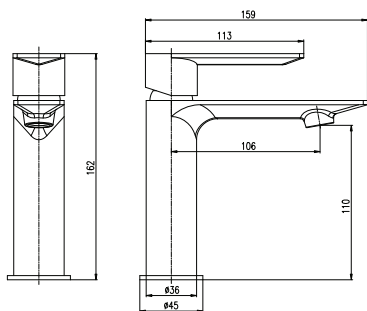

Výška | Height: 162 mm

Barevné varianty | Colour variants:

MA0037E

KA2505

	3/8"	1/2"	Cena	Price
1 ●	NL126.0	NL126.5	1 250 Kč	51,00 €
2 ●	NL126.0CMAT	NL126.5CMAT	1 740 Kč	71,00 €
3 ○	NL126.0BMAT	NL126.5BMAT	1 740 Kč	71,00 €
4 ●	NL126.0Z	NL126.5Z	2 310 Kč	94,30 €
5 ●	NL126.0ZK	NL126.5ZK	2 310 Kč	94,30 €
6 ●	NL126.0ZRL	NL126.5ZRL	2 310 Kč	94,30 €
7 ●	NL126.0ZRK	NL126.5ZRK	2 310 Kč	94,30 €
8 ●	NL126.0MGL	NL126.5MGL	2 310 Kč	94,30 €
9 ●	NL126.0MGK	NL126.5MGK	1 850 Kč	75,50 €