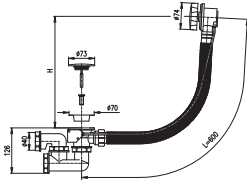

Sifon vanový - plast

Bath trap - plastic

600 mm	Cena	Price
1 ● MD0471	400 Kč	16,30 €

Sifon vanový nízký - plast

Bath trap low - plastic

600 mm	Cena	Price
1 ● MD0471N	400 Kč	16,30 €