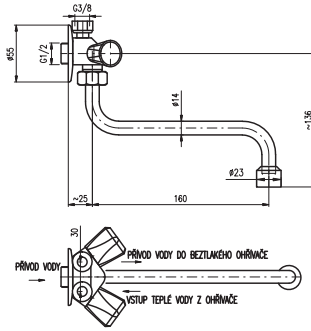

Baterie klasická umyvadlová ze zdi pro průtokové a zásobníkové ohřivače s otočným ústím 160 mm
Mixer for flow heater and storage heater with swivel spout 160 mm

flexi | flexi	Cena	Price
1 • EN001/21	1 490 Kč	60,80 €
trubička | tube	Cena	Price
2 • EN001.1/21	1 490 Kč	60,80 €

v balení 2 perlátory pro průtokové i zásobníkové ohřivače flexi ani trubičky nejsou součástí balení
pack of 2 aerators for flow and storage heater flexi hoses and tubes are not included in package