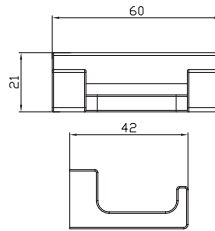

Barevné varianty | Colour variants:

1 ● NLA0102	315 Kč	12,90 €
2 ● NLA0102Z	630 Kč	25,70 €
3 ● NLA0102ZK	630 Kč	25,70 €
4 ● NLA0102ZRL	630 Kč	25,70 €
5 ● NLA0102ZRK	630 Kč	25,70 €
6 ● NLA0102MGL	630 Kč	25,70 €
7 ● NLA0102MG	480 Kč	19,60 €