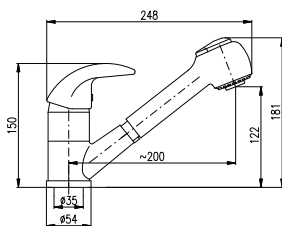

Baterie dřezová pro průtokové a zásobníkové ohřivače s vyťahovací sprchou

Mixer for flow heater and storage heater with pull-out shower

	3/8"	1/2"	Cena	Price
1 ● E410.0	E410.5	2 150 Kč	87,80 €