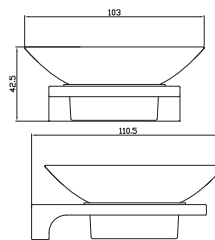

Barevné varianty | Colour variants:

1 ● NLA0300	470 Kč	19,20 €
2 ● NLA0300Z	930 Kč	38,00 €
3 ● NLA0300ZK	930 Kč	38,00 €
4 ● NLA0300ZRL	930 Kč	38,00 €
5 ● NLA0300ZRK	930 Kč	38,00 €
6 ● NLA0300MGL	930 Kč	38,00 €
7 ● NLA0300MG	660 Kč	26,90 €

Dávkovač tekutého mýdla , sklo
Soap dispenser, glass