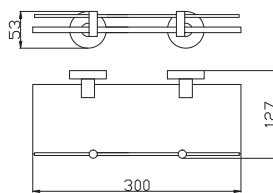

Barevné varianty | Colour variants:

1 ● COA0900/30	600 Kč	24,50 €
2 ● COA0900/30Z	1 200 Kč	49,00 €
3 ● COA0900/30ZK	1 200 Kč	49,00 €
4 ● COA0900/30ZRL	1 200 Kč	49,00 €
5 ● COA0900/30ZRK	1 200 Kč	49,00 €
6 ● COA0900/30MGL	1 200 Kč	49,00 €
7 ● COA0900/30MGK	1 200 Kč	49,00 €