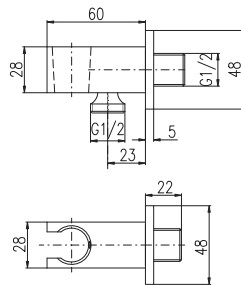

Mechanický STOP ventil
Mechanical stop valve

Držák sprchy s integrovaným STOP ventilem pro smíchanou vodu z vestavěné baterie - kov
Shower holder with integrated stop-valve for mixed water from built-in mixer - metal

	Cena	Price
1 • MD0751	480 Kč	19,60 €