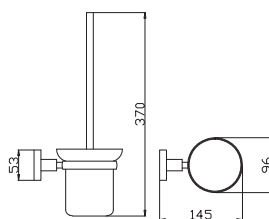

Barevné varianty | Colour variants:

1 ● COA0500	490 Kč	20,00 €
2 ● COA0500SM	930 Kč	38,00 €
3 ● COA0500Z	980 Kč	40,00 €
4 ● COA0500ZK	980 Kč	40,00 €
5 ● COA0500ZRL	980 Kč	40,00 €
6 ● COA0500ZRK	980 Kč	40,00 €
7 ● COA0500MGL	980 Kč	40,00 €
8 ● COA0500MGK	980 Kč	40,00 €