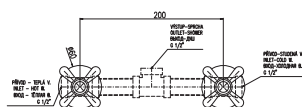

Sprchová baterie podomítková

Concealed shower mixer

Včetně podomítkového tělesa | Including concealed body

2

3

MD0093

1-cestná | 1-way	Cena	Price
1 ● MK183SM	4 940 Kč	201,60 €
2 ● MK183CMAT	4 940 Kč	201,60 €
3 ● MK183	3 300 Kč	134,70 €