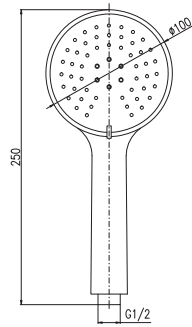

Ruční sprcha 5-položová, Ø 100 mm - plast
Hand shower 5 jet, Ø 100 mm - plastic

	Cena	Price
1 ● PS0009	360 Kč	14,70 €
2 ● PS0009Z	840 Kč	34,30 €
3 ● PS0009ZK	840 Kč	34,30 €
4 ● PS0009ZRL	840 Kč	34,30 €
5 ● PS0009ZRK	840 Kč	34,30 €
6 ● PS0009MGL	840 Kč	34,30 €
7 ● PS0009MGK	840 Kč	34,30 €
8 ● PS0009IN	460 Kč	18,80 €

Barevné varianty | Colour variants:

Ruční sprcha 1-položová, Ø 80 mm - plast s filtrem s mikrotryskami:

3 druhy bioaktivních minerálních kamenů
Hand shower 1 jet, Ø 80 mm - plastic with filter with micro-nozzles:
3 types of bioactive minerals

	Cena	Price
1 ● PS0054	170 Kč	6,90 €

Náhradní filtr
Replacement filter

	Cena	Price
2 SD0154	95 Kč	3,90 €

Náhradní díl k PS0054
Replacement filter case for PS0054

	Cena	Price
3 SD0155	53 Kč	2,20 €

Ruční sprcha na mytí psů
Hand shower for pet washing

	Cena	Price
1 ● PS0063	730 Kč	29,80 €

provozní tlak vody: min. 2 bary/max. 6 barů
min. průtokový tlak: 0,1 MPa
jemné hladicí trysky pro vedení vody - dlouhé 1,5 cm
ergonomický design
sprchová spirálová hadice, délka 2m

operating water pressure: min. 2 bar / max. 6 bar
min. flow pressure: 0.1 MPa
fine smoothing water-guiding nozzles - 1.5 cm long
ergonomic design
spiral shower hose, length 2 m