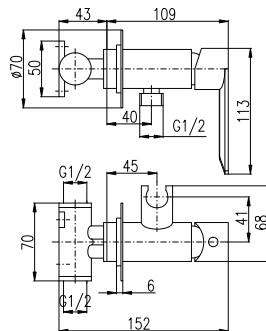

Barevné varianty | Colour variants: