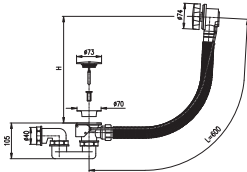

Sifon vanový - plast

Bath trap - plastic

600 mm	Cena	Price
1 ● MD0471	400 Kč	16,30 €

Sifon vanový nízký - plast

Bath trap low - plastic

600 mm	Cena	Price
1 ● MD0471N	400 Kč	16,30 €