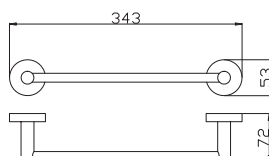

Barevné varianty | Colour variants:

1 ● COA0701/30   **520 Kč**   **21,20 €**
2 ● COA0701/30Z   **1 040 Kč**   **42,40 €**
3 ● COA0701/30ZK   **1 040 Kč**   **42,40 €**
4 ● COA0701/30ZRL   **1 040 Kč**   **42,40 €**
5 ● COA0701/30ZRK   **1 040 Kč**   **42,40 €**
6 ● COA0701/30MGL   **1 040 Kč**   **42,40 €**
7 ● COA0701/30MGK   **1 040 Kč**   **42,40 €**