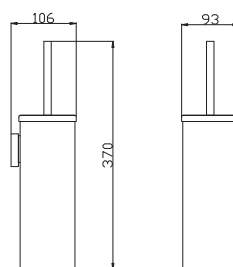

WC štětka, válcová rovná
Toilet brush, straight cylindrical

Barevné varianty | Colour variants:

1 ● COA0501	1 270 Kč	51,80 €