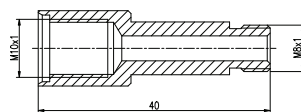

1

2

3

Barevné varianty | Colour variants:

Flexi hadice, Ø 12 mm, standard 40 cm

Flexi hose, Ø 12 mm, standard 40 cm

1/2" x 3/8"	Cena	Price
1 ● IF0435.2CMAT	395 Kč	16,10 €
2 ● IF0435.2Z	610 Kč	24,90 €
3 ● IF0435.2SM	395 Kč	16,10 €