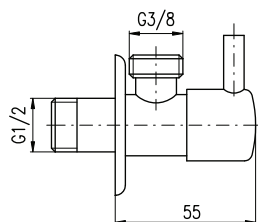

Ventil rohový pračkový

Angle valve for washing machine - ceramic

Barevné varianty | Colour variants:

M1/2" x M3/4"	Cena	Price
1 ● RV0234	180 Kč	7,30 €
2 ● RV0234CMAT	660 Kč	26,90 €
3 ● RV0234Z	660 Kč	26,90 €
4 ● RV0234ZK	660 Kč	26,90 €
5 ● RV0234ZRL	660 Kč	26,90 €
6 ● RV0234ZRK	660 Kč	26,90 €
7 ● RV0234MGL	660 Kč	26,90 €
8 ● RV0234MGK	660 Kč	26,90 €

Ventil rohový s keramickým vrškem

Angle valve with ceramic head

Barevné varianty | Colour variants:

1/2" x 1/2"	Cena	Price
1 ● RV0212	180 Kč	7,30 €
2 ● RV0212CMAT	310 Kč	12,70 €
3 ○ RV0212BMAT	310 Kč	12,70 €
4 ● RV0212Z	660 Kč	26,90 €
5 ● RV0212ZK	660 Kč	26,90 €
6 ● RV0212ZRL	660 Kč	26,90 €
7 ● RV0212ZRK	660 Kč	26,90 €
8 ● RV0212MGL	660 Kč	26,90 €
9 ● RV0212MGK	660 Kč	26,90 €
10 ● RV0212SM	660 Kč	26,90 €

Ventil rohový s keramickým vrškem

Angle valve with ceramic head

Barevné varianty | Colour variants:

1/2" x 3/8"	Cena	Price
1 ● RV0238	180 Kč	7,30 €
2 ● RV0238CMAT	305 Kč	12,40 €
3 ○ RV0238BMAT	305 Kč	12,40 €
4 ● RV0238Z	660 Kč	26,90 €
5 ● RV0238ZK	660 Kč	26,90 €
6 ● RV0238ZRL	660 Kč	26,90 €
7 ● RV0238ZRK	660 Kč	26,90 €
8 ● RV0238MGL	660 Kč	26,90 €
9 ● RV0238MGK	660 Kč	26,90 €
10 ● RV0238SM	660 Kč	26,90 €