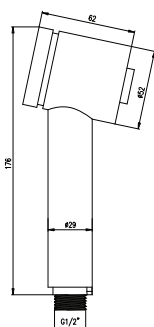

Ruční sprcha 2-polohová k dřezové baterii - plast
Hand shower 2 jet for kitchen mixer - plastic

Ø 52 mm	Cena	Price
1 ● PS0055	315 Kč	12,90 €