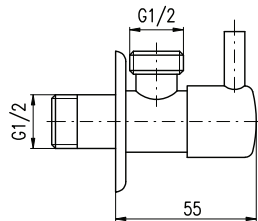

Ventil rohový pračkový

Angle valve for washing machine - ceramic

Barevné varianty | Colour variants:

M1/2" x M3/4"	Cena	Price
1 ● RV0234	180 Kč	7,30 €
2 ● RV0234CMAT	660 Kč	26,90 €
3 ● RV0234Z	660 Kč	26,90 €
4 ● RV0234ZK	660 Kč	26,90 €
5 ● RV0234ZRL	660 Kč	26,90 €
6 ● RV0234ZRK	660 Kč	26,90 €
7 ● RV0234MGL	660 Kč	26,90 €
8 ● RV0234MGK	660 Kč	26,90 €

Ventil rohový s keramickým vrškem

Angle valve with ceramic head

Barevné varianty | Colour variants:

1/2" x 1/2"	Cena	Price
1 ● RV0212	180 Kč	7,30 €
2 ● RV0212CMAT	310 Kč	12,70 €
3 ○ RV0212BMAT	310 Kč	12,70 €
4 ● RV0212Z	660 Kč	26,90 €
5 ● RV0212ZK	660 Kč	26,90 €
6 ● RV0212ZRL	660 Kč	26,90 €
7 ● RV0212ZRK	660 Kč	26,90 €
8 ● RV0212MGL	660 Kč	26,90 €
9 ● RV0212MGK	660 Kč	26,90 €
10 ● RV0212SM	660 Kč	26,90 €

Ventil rohový s keramickým vrškem

Angle valve with ceramic head

Barevné varianty | Colour variants:

1/2" x 3/8"	Cena	Price
1 ● RV0238	180 Kč	7,30 €
2 ● RV0238CMAT	305 Kč	12,40 €
3 ○ RV0238BMAT	305 Kč	12,40 €
4 ● RV0238Z	660 Kč	26,90 €
5 ● RV0238ZK	660 Kč	26,90 €
6 ● RV0238ZRL	660 Kč	26,90 €
7 ● RV0238ZRK	660 Kč	26,90 €
8 ● RV0238MGL	660 Kč	26,90 €
9 ● RV0238MGK	660 Kč	26,90 €
10 ● RV0238SM	660 Kč	26,90 €