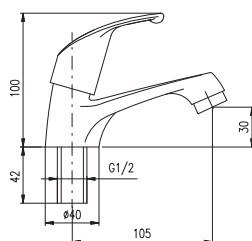

Cena	Price
1 • S090	690 Kč	28,20 €

Baterie umyvadlová na 1 vodu

Tap for 1 water

Výška | Height: 110 mm