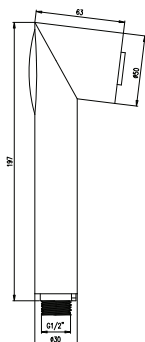

Ruční sprcha 2-polohová k dřezové baterii - plast
Hand shower 2 jet for kitchen mixer - plastic

Ø 50 mm	Cena	Price
1 ● PS0053CMAT	420 Kč	17,10 €