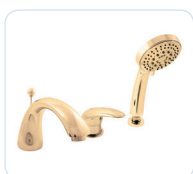

2

Baterie vanová stojánková třítvorová s přepínačem ve výtoku, samonavíjecí 2 metrovou hadicí a sprchou

Deck-mounted 3-hole bath mixer with integrated diverter into spout, self-retracting 2 m hose and hand shower

3/8"	1/2"	Cena	Price
1 ● D469.0S	D469.5S	4 500 Kč	183,70 €
2 ● D469.0SZ	D469.5SZ	6 750 Kč	275,50 €

PS0009

KA4002