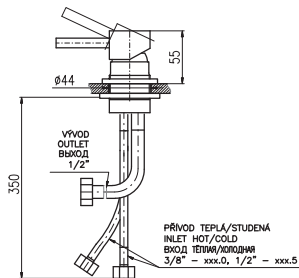

Mixážní baterie SEINA
Single-lever mixer SEINA

	3/8"	1/2"	Cena	Price
1 ● SE968.0		SE968.5	1 410 Kč	57,60 €