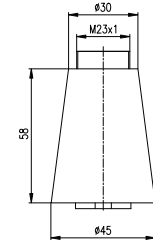

2-polohová sprška k dřezové baterii SE910IN - kov
Hand shower 2 jet for kitchen mixer SE910IN - metal

	Ø 46 mm	Cena	Price
1 ● KS0912IN		315 Kč	12,90 €

2-polohová sprška k dřezové baterii ZA017 - kov
Hand shower 2 jet for kitchen mixer ZA017 - metal

	Ø 35 mm	Cena	Price
1 ● KS0009		600 Kč	24,50 €

Sprška KS0009 s plastovou vložkou do držáku
Hand shower KS0009 with plastic insert for holder

		Cena	Price
1 ● SK0066		740 Kč	30,20 €

2

2-polohová sprška k dřezové baterii /13 - plast
Hand shower 2 jet for kitchen type mixer /13 - plastic

	Ø 45 mm	Cena	Price
1 ● PS0013		235 Kč	9,60 €
2 ● PS0013S		235 Kč	9,60 €

2

Plastový kužel na sprchu PS0013
Plastic cone for shower PS0013

		Cena	Price
1 ● PD0112		17 Kč	0,70 €
2 ● PD0112S		17 Kč	0,70 €

2