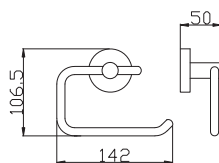

Barevné varianty | Colour variants:

1 ● COA0401	440 Kč	18,00 €
2 ● COA0401SM	700 Kč	28,60 €
3 ● COA0401Z	860 Kč	35,10 €
4 ● COA0401ZK	860 Kč	35,10 €
5 ● COA0401ZRL	860 Kč	35,10 €
6 ● COA0401ZRK	860 Kč	35,10 €
7 ● COA0401MGL	860 Kč	35,10 €
8 ● COA0401MGK	860 Kč	35,10 €