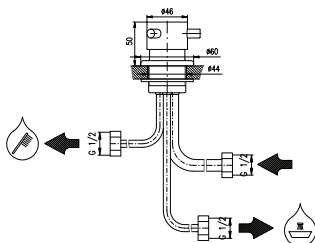

Keramický přepínač
Ceramic diverter

	Cena	Price
1 ● MD0448	1 580 Kč	64,50 €