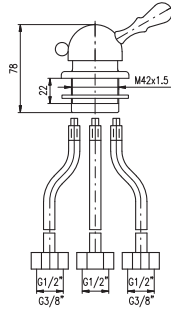

Keramický přepínač LABE

Ceramic diverter LABE

	Cena	Price
1 ● MD0674SM	2 600 Kč	106,10 €

Zápustný držák kulatý se samonavíjecí hadicí 2m a pružinou

Recessed round holder with 2 m self-retracting hose and spring