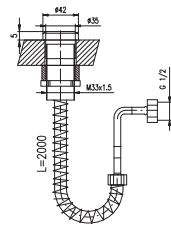

Cena	Price
1 ● MD0023	1 410 Kč	57,60 €
2 ● MD0023SM	1 540 Kč	62,90 €