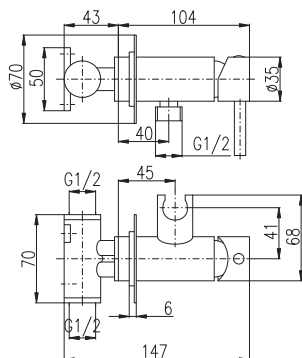

Bidetová baterie podomítková s kovovou sprchou

Concealed bidet mixer
with metal shower

Včetně podomítkového tělesa
Including concealed body