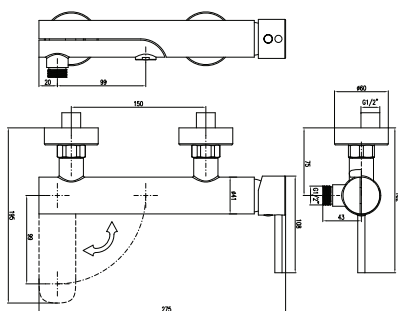

Popis

vanová nástěnná baterie se sklopným výtokovým ramínkem, který zároveň slouží jako přepínač (bez příslušenství) moderní design
keramická kartuše 35 mm
rozeč: 150 mm

Description

wall-mounted bath mixer with a foldable spout that also functions as a diverter (without accessories) modern design
35 mm ceramic cartridge
spacing: 150 mm

Barevné varianty | Colour variants:

150 mm	Cena	Price
1 ● SE958.5	2 950 Kč	120,40 €