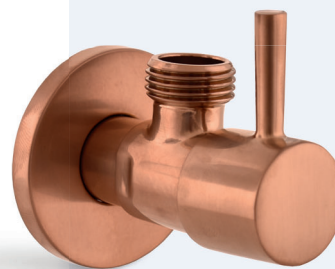

PVD Technology

Vacuum-applied PVD: Extreme hardness and permanent color stability.

As the **first manufacturer of water mixers in the Czech Republic**, we introduced our own production of mixers and bathroom accessories using the new **PVD (Physical Vapor Deposition)** technology. This technology allows us to create **high-quality, durable surfaces** with a wide range of colors and finishes for mixers and bathroom accessories.

PVD coating is a process where **solid material micro-particles are vaporized in a vacuum** and deposited onto the coated material under high pressure. The vaporized micro-particles **bond directly with the material** they are applied to. Additionally, **this method is highly environmentally friendly, and the surface layer is hypoallergenic**. PVD is also a technology with excellent physical and chemical properties, **highhardness, resistance to abrasion, high temperatures, and corrosion**.

PVD coating has numerous advantages, including:

- **High hardness and abrasion resistance**
  - PVD-coated surfaces are much more resistant to scratching than uncoated surfaces.
- **Corrosion resistance** – PVD - coated surfaces are resistant to water, salt, and other aggressive substances.
- **Wide range of colors and finishes** – PVD coating allows for a wide range of colors and finishes that can be customized to individual customer needs.

In addition to these basic options, we also offer the possibility of creating custom surface treatments according to **specific customer requirements**. The new PVD surface treatment options open up exciting possibilities for the design of mixers and bathroom accessories. Thanks to their properties, **these surfaces provide high-quality**, durable solutions that meet even the most demanding customer requirements. For more information about our new **PVD surface treatment options**, please feel free to contact us.