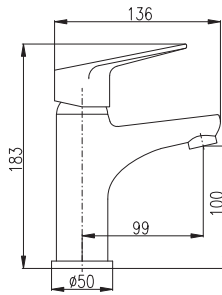

Baterie umyvadlová

Basin mixer

Výška | Height: 183 mm

3/8"	1/2"	Cena	Price
1 • VI226.0	VI226.5	1 230 Kč	50,20 €