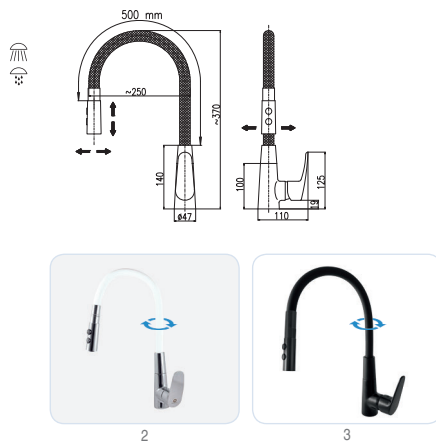

AMUR

Baterie dřezová s otočným flexibilním ramínkem
Sink mixer with swivel flexible spout

3/8"	1/2"	Cena	Price
1 ● AM719.0/12C	AM719.5/12C	2 200 Kč	89,80 €
2 ○ AM719.0/12B	AM719.5/12B	2 200 Kč	89,80 €
3 ● AM719.0/12CMAT	AM719.5/12CMAT	2 760 Kč	112,70 €