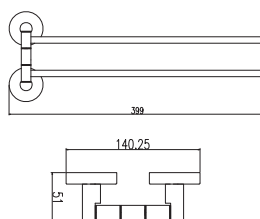

1 ● COA0602	710 Kč	29,00 €