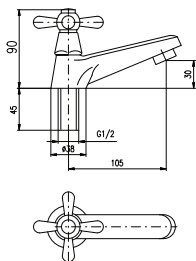

Kohoutek na 1 vodu

Tap for 1 water

Výška | Height: 90 mm

	Cena	Price
1 • MK191	630 Kč	25,70 €

Baterie umyvadlová na 1 vodu

Tap for 1 water

Výška | Height: 100 mm