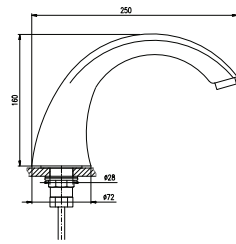

Kulatý vodopád
Round spout

	Cena	Price
1 ● VOD6901	2 050 Kč	83,70 €

Plochý vodopád
Flat spout