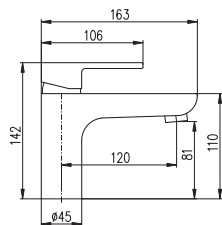

2

3

Umyvadlová baterie

Basin mixer

Výška | Height: 142 mm

	3/8"	1/2"	Cena	Price
1 ●	VT426.0	VT426.5	1 380 Kč	56,30 €
2 ●	VT426.0CMAT	VT426.5CMAT	1 990 Kč	81,20 €
3 ○	VT426.0BMAT	VT426.5BMAT	1 990 Kč	81,20 €