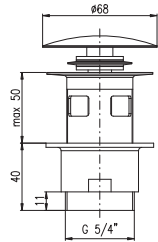

Barevné varianty | Colour variants: