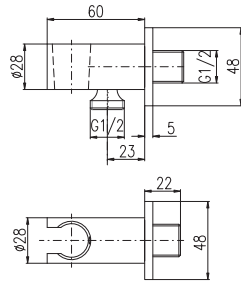

Mechanický STOP ventil
Mechanical stop valve

Držák sprchy s integrovaným STOP ventilem pro smíchanou vodu z vestavěné baterie - kov
Shower holder with integrated stop-valve for mixed water from built-in mixer - metal

	Cena	Price
1 • MD0750	440 Kč	18,00 €