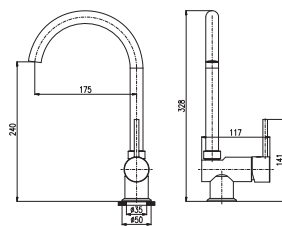

Baterie dřezová pro průtokové a zásobníkové ohřivače s otočným ústím

Mixer for flow heater and storage heater with swivel spout

	3/8"	1/2"	Cena	Price
1 ● E908.0/4	E908.5/4	2 670 Kč	109,00 €	

v balení 2 perlátory pro průtokové i zásobníkové ohřivače pack of 2 aerators for flow and storage heater