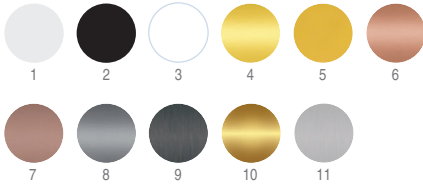

Barevné varianty | Colour variants: