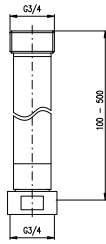

Barevné varianty | Colour variants:

Prodloužení ke sprchovým tyčím
Shower bar extension

	Cena	Price
1 ● MD0685-10	570 Kč	23,30 €
1 ● MD0685-20	690 Kč	28,20 €
1 ● MD0685-30	790 Kč	32,20 €
1 ● MD0685-40	900 Kč	36,70 €
1 ● MD0685-50	1 010 Kč	41,20 €
	Cena	Price
MD0685-10-BAR	1 250 Kč	51,00 €
MD0685-20-BAR	1 250 Kč	51,00 €
MD0685-30-BAR	1 250 Kč	51,00 €
MD0685-40-BAR	1 250 Kč	51,00 €
MD0685-50-BAR	1 250 Kč	51,00 €

Jak objednat správnou variantu?

Prodloužení sprchových tyčí vyrábíme v 10cm rozestupech, a to jak v chromovém provedení, tak i v široké škále barev. U všech barevných provedení je cena sjednocena. Při objednávce barevné varianty je nutné v kódu nahradit koncovku **-BAR** zkratkou konkrétní barvy.

How to order the correct variant?

Showers bar extensions come in 10 cm increments, in chrome or various colours at the same price. For coloured versions, replace the **-BAR** suffix in the product code with the desired colour code.

SPRCHOVÉ KOMPLETY - HYGIENICKÉ SETY | HYGIENE SHOWER SETS

Sprchový set k bidetové baterii včetně sprchy s tlačítkovým mechanismem - plast

Bidet mixer shower set including hand shower with push-button control – plastic

	Cena	Price
1 ● SK6030-1	390 Kč	15,90 €

Sprchový set k bidetové baterii, sprcha s tlačítkovým mechanismem - kov

Bidet mixer shower set including hand shower with push-button control – metal

	Cena	Price
1 ● SK6005-1	880 Kč	35,90 €
2 ● SK6105-1CMAT	970 Kč	39,60 €
3 ● SK6105-1SM	970 Kč	39,60 €