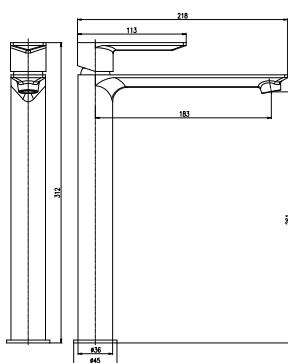

Umyvadlová baterie vysoká

Basin mixer high

Výška | Height: 312 mm

Barevné varianty | Colour variants: